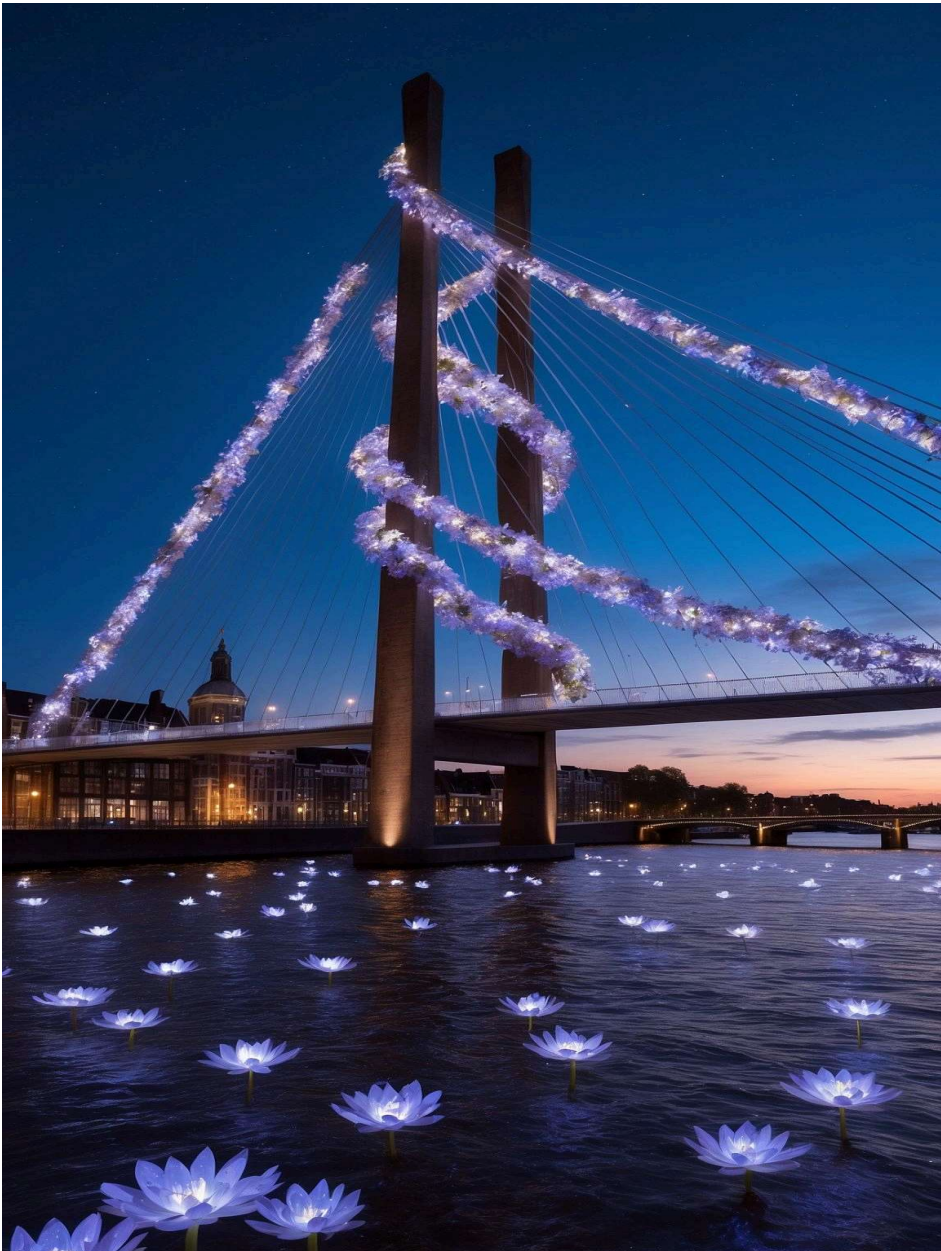

100+ Leonardo.Ai New Prompts sell Rights | PLR BUNDLE LOT |  
Content Ideas

1. Prompt

A watercolor painting of a graceful

A watercolor painting of a graceful, gorgeous, ballerina wearing a blue dress in a moonlit garden, (grand jeté pose:1.5), mirror the

### **As dusk settles over Rotterdam Centrum**

**As dusk settles over Rotterdam Centrum, the Erasmus Bridge transforms into a beacon of ethereal beauty, straddling the line between reality and fantasy. The bridge, with its iconic sweeping lines, is adorned with glowing, enchanted vines that spiral up its towering cables, illuminating the structure in a soft, magical light. These vines, alive with bioluminescent flowers, shimmer in hues of violet, blue, and silver, casting a gentle glow that reflects off the waters of the Maas River below.**

**The sky above is a deepening indigo, with the first stars beginning to twinkle, while the last traces of sunset linger on the horizon, painting the sky with streaks of pink and gold. Beneath the bridge, the river flows like liquid glass, its surface dotted with luminous water lilies that drift lazily with the current, their petals glowing softly in the twilight.**

**Fantastical birds with wings that sparkle like constellations glide gracefully through the air, occasionally swooping low over the water, leaving trails of stardust in their wake. The air is filled with a serene, otherworldly calm, as the city lights begin to flicker on, blending seamlessly with the natural glow of the enchanted flora.**