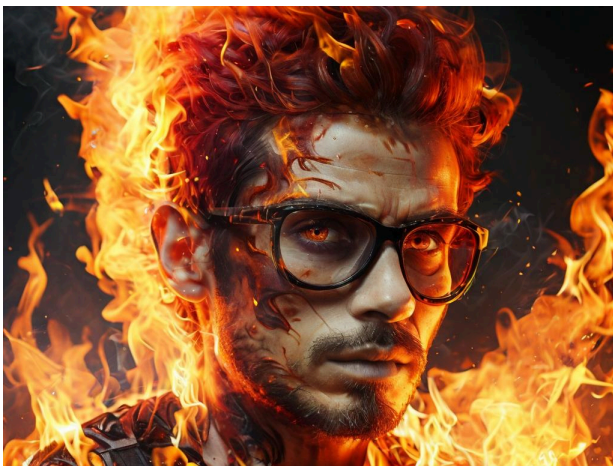

41. high quality, 8K Ultra HD, A beautiful double exposure that combines an goddess silhouette with sunset coast, sunset coast should serve as the underlying backdrop, with its details incorporated into the goddess , crisp lines, The background is monochrome, sharp focus, double exposure, by yukisakura, awesome full color,