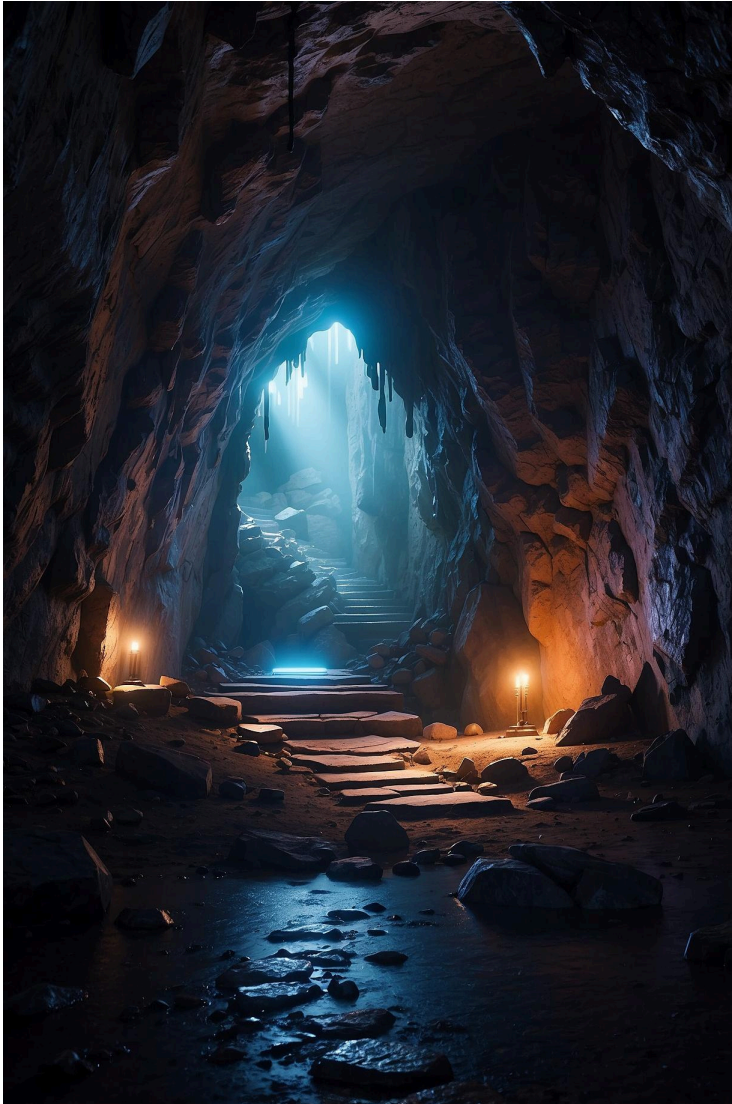

97. A mysterious, dark cave with a glowing, illuminated wall, perfect for writing stories and secrets.

98. cartoon crazy pitbull dog face mouth close ,showing teeth only and smiling short pointing ears splash colors