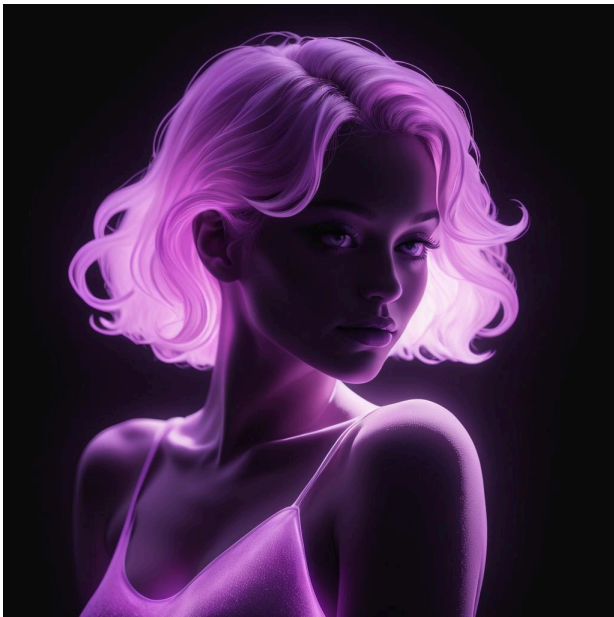

3. Glowing pastel purple phosphorescence woman, instagram model, simple silhouette, black background