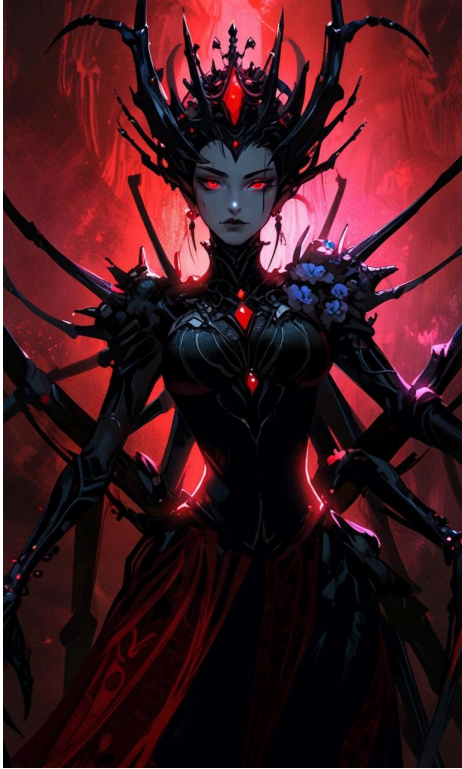

3. Glowing pastel purple phosphorescence woman, instagram model, simple silhouette, black background

4. photo RAW, (Black and pink : Portrait of a ghostly jellyfish, shiny aura, highly detailed, gold filigree, intricate motifs, organic tracery, by Android jones, Januz Miralles, Hikari Shimoda, glowing stardust by W. Zelmer, perfect composition, smooth, sharp focus, sparkling particles, lively coral reef background Realistic, realism, hd, 35mm photograph, 8k), masterpiece, award winning photography, natural light, perfect composition, high detail, hyper realistic.

5. Under the full moon's glow, a vampire with a pale face and crimson lips gazes upon her.

6. A majestic, ethereal angel of light, with radiant, feathery wings that shimmer like stardust, wraps its protective wingspan around a sorrowful person kneeling down, cloaked in shadows, with tears streaming down their pale, heart-shaped face, evoking a sense of longing and vulnerability. The angel's hands gently cup the person's face, and from its palms, a soft, warm light emanates, bathing the person in a soothing, comforting glow. The light illuminates the darkness, casting a warm, comforting aura, with delicate, intricate details on the angel's wings and a subtle, misty atmosphere that adds to the sense of reverence and solace.

8. A regal insect-like queen, with a human upper body and a spider lower body, exudes elegance and power in a dark cave. The contrast of black and red hues highlights her commanding presence. This half-body shot captures the queen in all her majestic glory. Every detail, from the intricate patterns on her exoskeleton to the piercing intensity of her gaze, is rendered with breathtaking precision. The image is a masterful mix of beauty and strength, drawing viewers into a mesmerizing world of fantasy and intrigue.