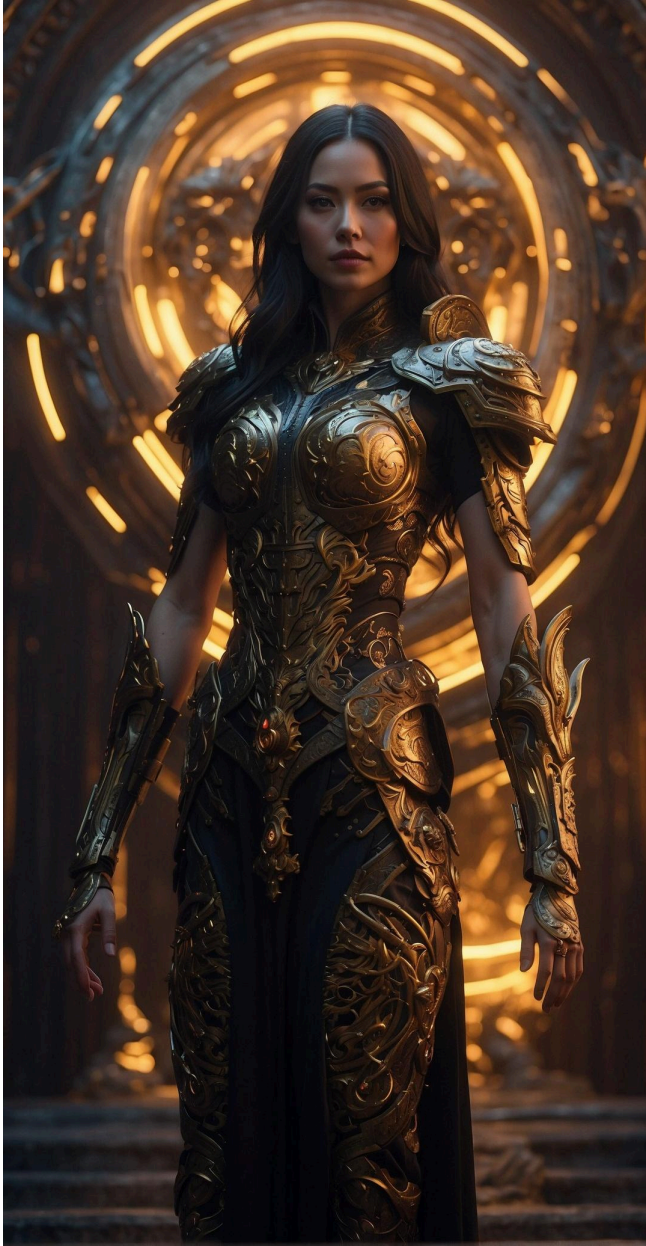

iridescent Encounter, by Skyrn99, full body, (((rule of thirds))), high quality, high detail, high resolution, (bokeh:2), backlight, long exposure:2

81. Heavy metal, biker chick with chains and spikes, ferocious expression, powerful female rock star, black leather, dressed in black leather jacket and torn jeans, dark eyeliner and black lipstick, heavy music, fierce woman, standing tall, epic guitar solo, guitar on fire, woman solo electric guitar, female guitarist of metal, woman playing the guitar, electric guitar made of metal, flames on stage, female rocker playing a concert,